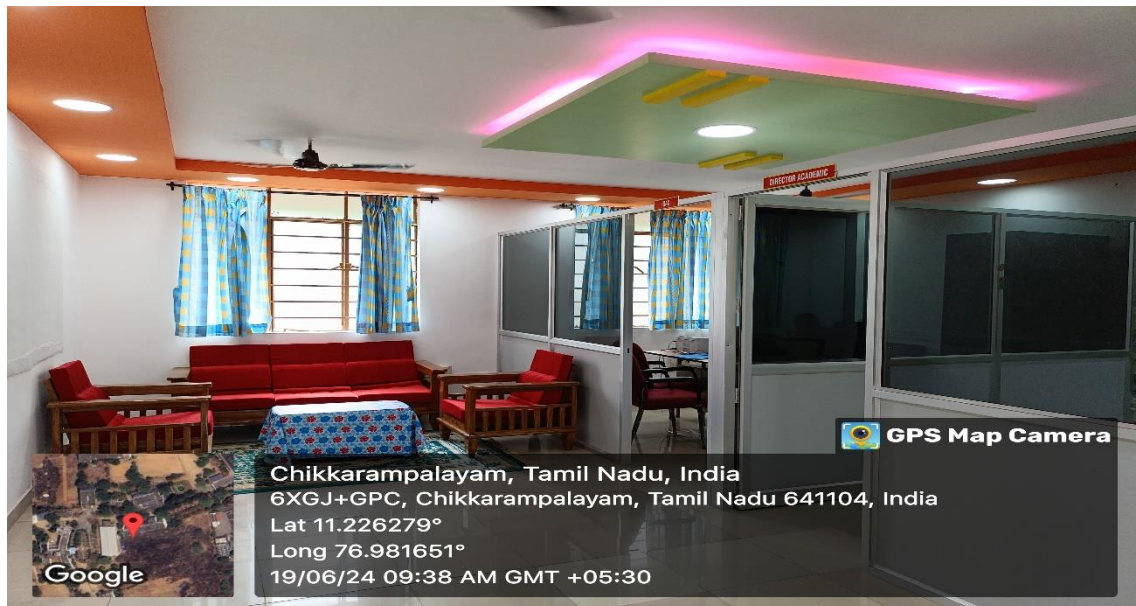

IQAC

M. Jeyakumar
Dr. M. JEYAKUMAR, M.E., Ph.D.
PRINCIPAL
CHRIST THE KING ENGINEERING COLLEGE,
Chikkarampalayam Village,
Karamadai, Mettupalayam Taluk,
Coimbatore - 641 104.