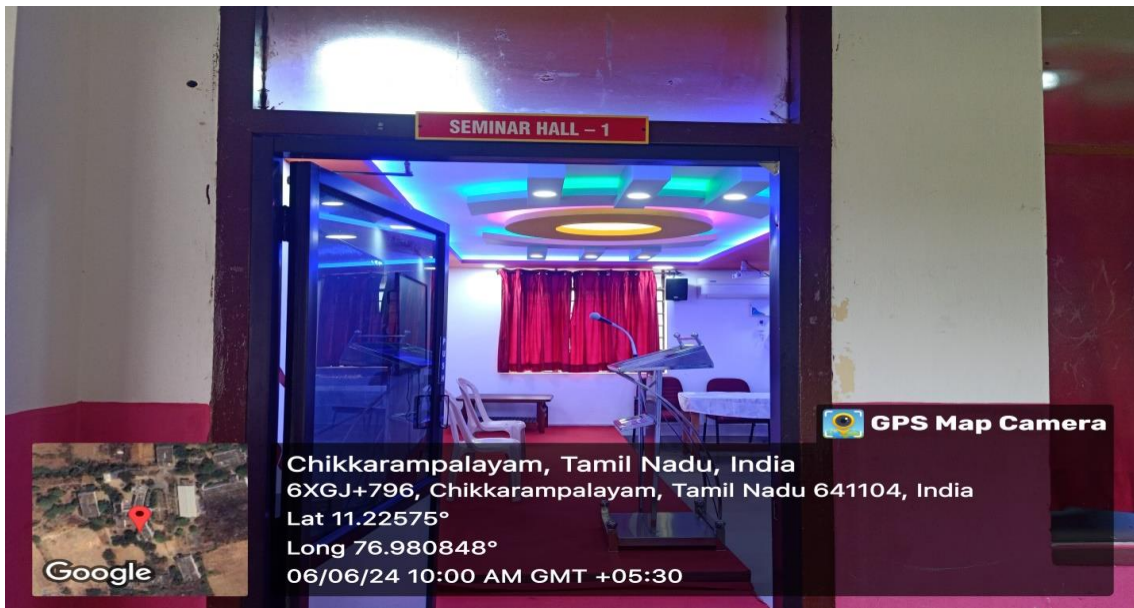

CHRIST THE KING ENGINEERING COLLEGE

Karamadai, Coimbatore - 641104

(Approved by AICTE, New Delhi & Affiliated to Anna University, Chennai)

Ph: +91 91500 76729

Email: principal@ckec.ac.in

Web: www.ckec.ac.in

S. No.	Block	Floor	Usage of Room	Room Label	Area (m²)
16	St. Xavier	Ground	Seminar Hall - I	G09	122.26

OUTSIDE VIEW