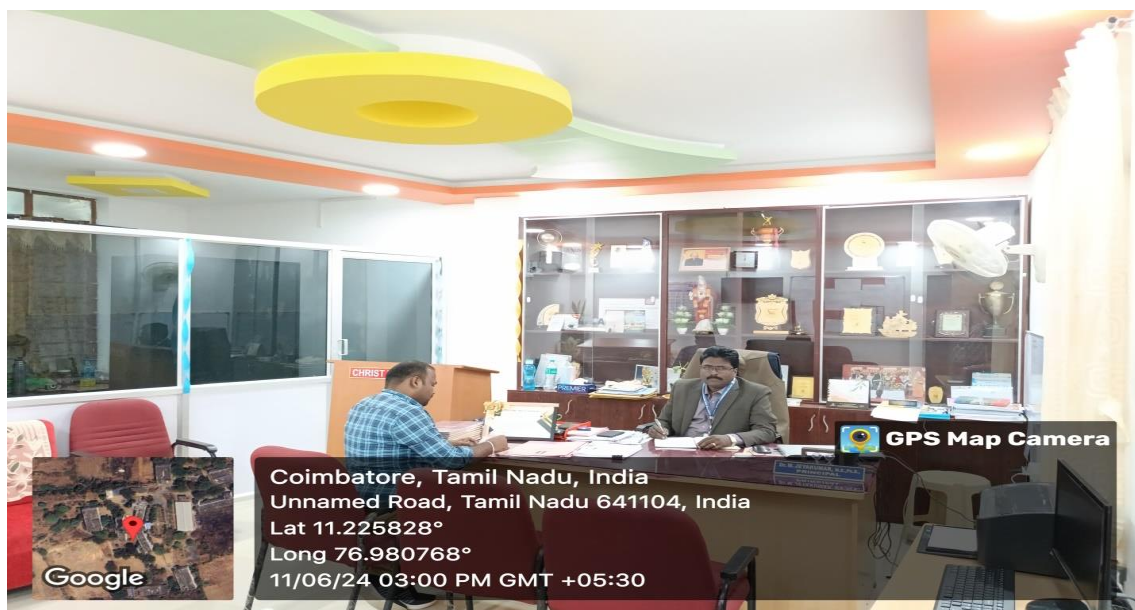

INSIDE VIEW

M. Jeeyakumar
Dr. M. JEYAKUMAR, M.E., Ph.D.
PRINCIPAL
CHRIST THE KING ENGINEERING COLLEGE,
Chikkarampalayam Village,
Karamadai, Mettupalayam Taluk,